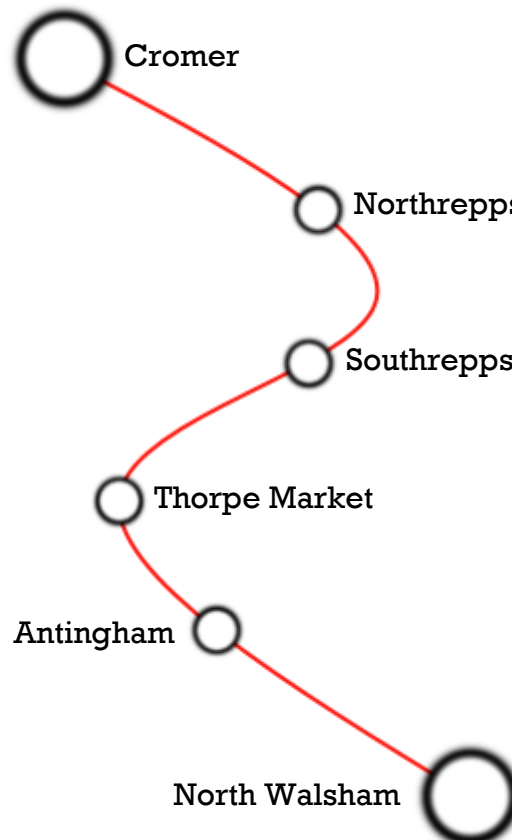

Valid from 6th September 2018

Bus times for

North Walsham  
to  
Cromer  
via Northrepps & Southrepps  
& North Walsham town service

*OURBUS*

ourhire.co.uk  
01493 752223

We are pleased to accept English National Concessionary Bus Passes on our 33/33A services from 09:00.

These services do not operate on bank holidays or at weekends.

*OURBUS*

**Service 33A - North Walsham town service, Monday to Friday**

Waitrose	-	10:19	13:19	16:11
Market Place	08:47	-	13:24	16:15
Opp Roys	-	-	13:25	-
New Road, opp Post Office	08:49	-	-	16:16
Park Lane	-	-	13:27	-
Mundesley Road / Sainsburys	-	10:22	11:48	13:29
Swatfield Rise	-	10:23	11:49	13:31
Mayfield Way	-	10:24	11:51	13:32
Acorn Road	-	10:25	11:52	13:33
Bluebell Road	-	10:27	11:53	13:34
Brick Kiln Road	08:54	10:28	11:54	13:35
Post Office / Roys	08:58	10:32	11:58	13:40
Park Lane	09:00	10:34	12:00	13:42
Waitrose	09:04	-	12:04	13:46