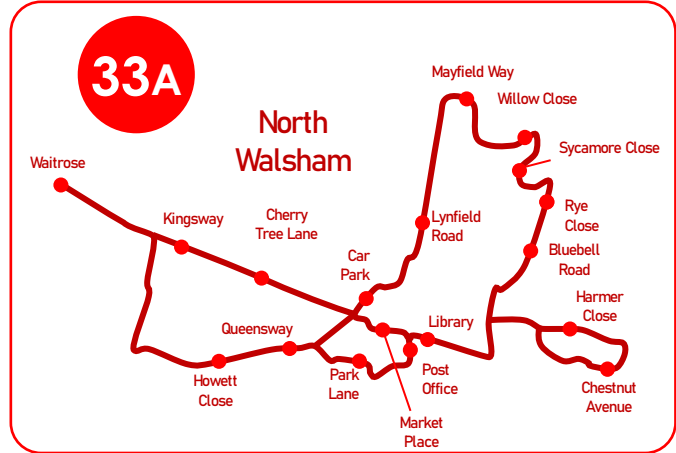

Most buses on service 33A continue from North Walsham as service 33 to Thorpe Market, Southrepps, Northrepps & Cromer

Through tickets to Norwich are available to purchase from the driver.

See overleaf for the full timetable for Service 33.

Bus times for  
**Northrepps  
& Southrepps**

to and from  
**North Walsham  
& Cromer**

and our North Walsham  
**Town Service 33A**

33

**North Walsham • Cromer**  
Mondays To Fridays

33

**Cromer • North Walsham**  
Mondays To Fridays

33

Intended as a guide only, not all stops are shown.

English National Concessionary Bus Passes are valid from 9am on this service

Mondays To Fridays Excluding Bank Holidays

	33	33	33	33	33
North Walsham Post Office / Roys	07:05	08:50	11:50	13:35	16:25
North Walsham Park Lane	07:06	08:52	11:52	13:37	16:27
North Walsham Aylsham Road	07:07	08:54	11:54	13:39	16:29
North Walsham opp Waitrose	07:11	08:56	11:56	13:41	16:31
Antingham Hill	07:15	09:00	12:00	13:45	16:35
Lower Southrepps	07:18	09:03	12:03	13:48	16:38
Thorpe Market Green	07:22	09:07	12:07	13:52	16:42
Southrepps Vernon Arms	07:27	09:11	12:11	13:56	16:46
Northrepps Foundry Arms	07:34	09:17	12:17	14:02	16:52
Cromer Hospital / Mill Road	07:42	09:23	12:23	14:08	16:58
Cromer opp Overstrand Road Surgery	07:44	09:25	12:25	14:10	17:00
Cromer Louden Road	07:46	09:27	12:27	14:12	17:02
Cromer Bus Station (Cadogan Road)	07:47	09:29	12:29	14:14	17:04
Cromer Beach Road opp Morrisons	07:48	09:30	12:30	14:15	17:05
Cromer Lidl	07:50	09:32	12:32	14:17	17:07
Cromer North Norfolk District Council offices	07:51	09:33	12:33	14:18	17:08