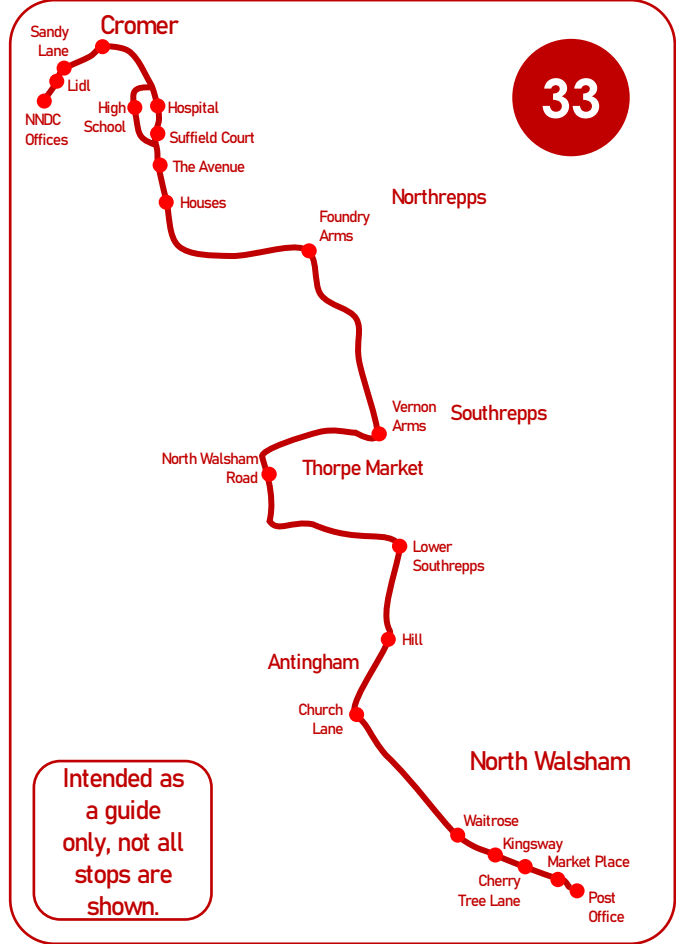

33

North Walsham • Cromer
Mondays To Fridays

33

Cromer • North Walsham
Mondays To Fridays

33

Intended as a guide only, not all stops are shown.